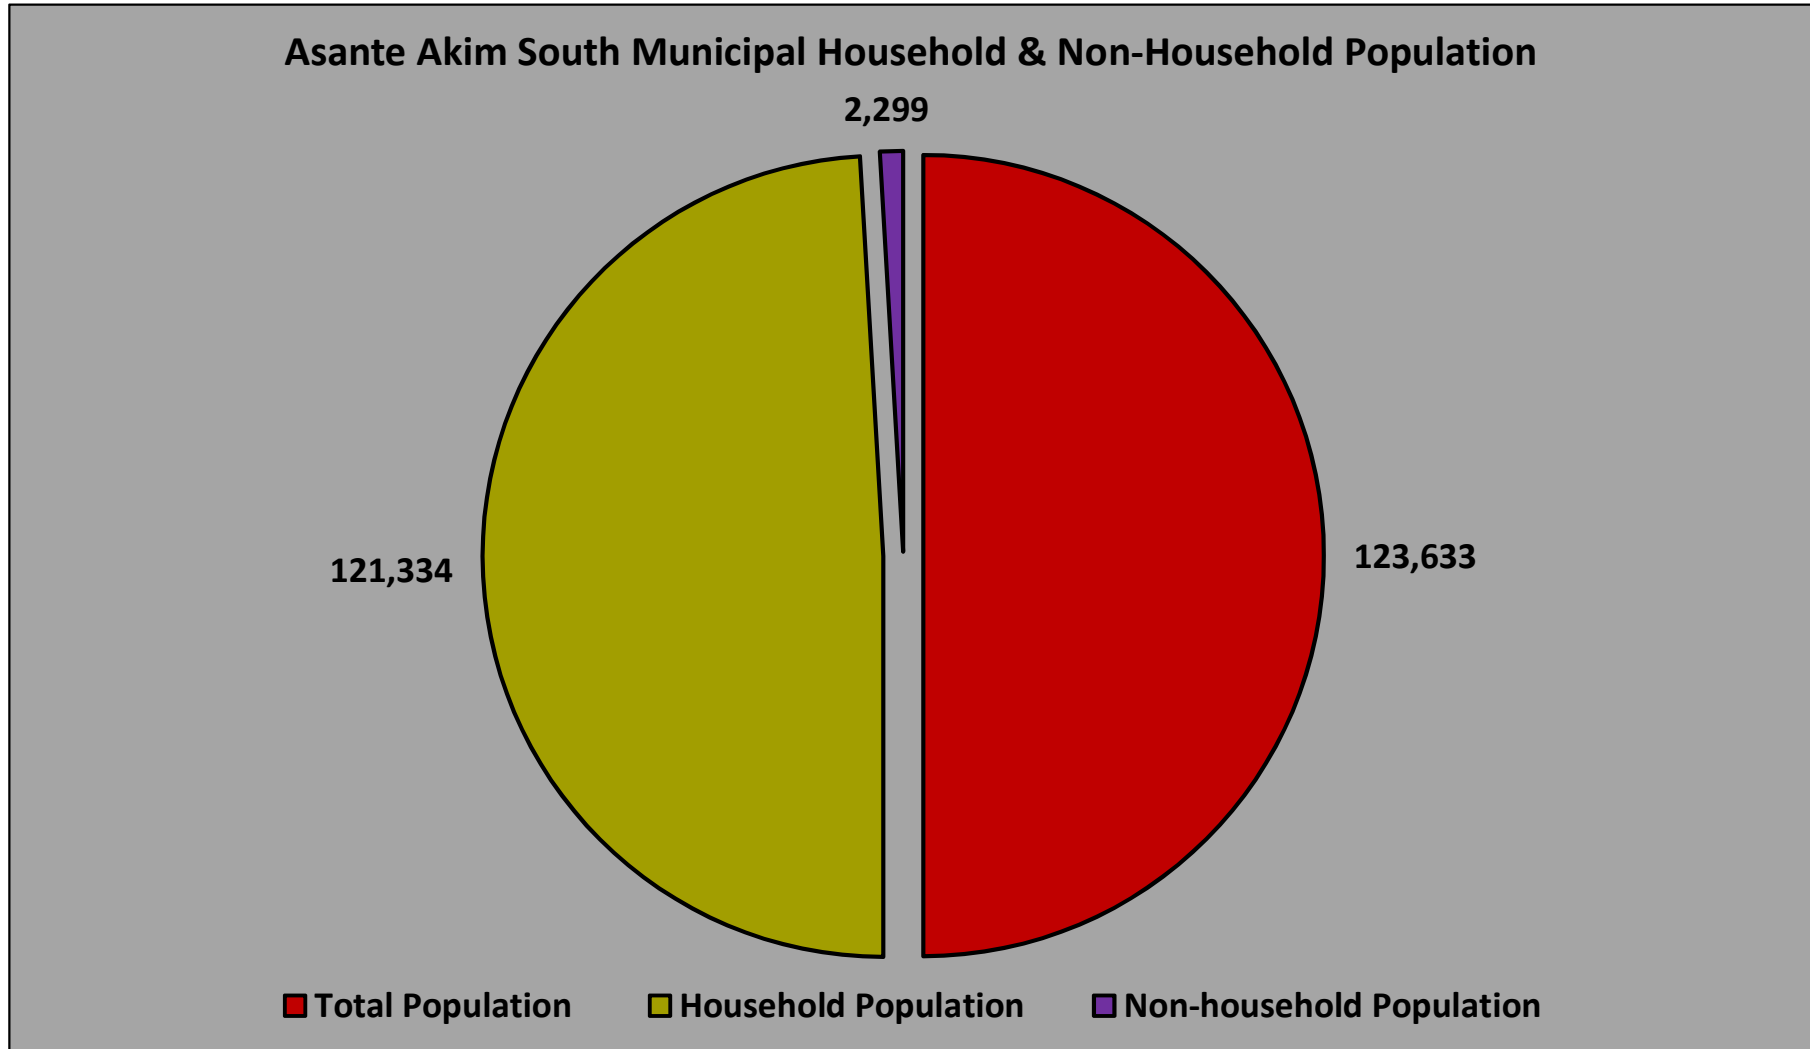

## 2021 RURAL HOUSEHOLD POPULATION FOR ASANTE AKIM SOUTH MUNICIPAL

Asante Akim South Municipal Rural Household Population	Both Sexes	Male	Female
	89,528	45,113	44,415

**2021 NON-HOUSEHOLD POPULATION FOR ASANTE AKIM SOUTH MUNICIPAL**

<b>Asante Akim South Municipal Non-Household Population</b>	<b>Both Sexes</b>	<b>Male</b>	<b>Female</b>
	2,299	1,106	1,193

**2021 URBAN NON-HOUSEHOLD POPULATION FOR ASANTE AKIM SOUTH MUNICIPAL**

Asante Akim South Municipal Urban Non-Household Population	Both Sexes	Male	Female
	1,730	817	913

**2021 RURAL NON-HOUSEHOLD POPULATION FOR ASANTE AKIM SOUTH MUNICIPAL**

Asante Akim South Municipal Rural Non-Household Population	Both Sexes	Male	Female
	569	289	280

**2021 HOUSEHOLD AND NON-HOUSEHOLD POPULATION FOR ASANTE AKIM SOUTH MUNICIPAL**

<b>Asante Akim South Municipal Household &amp; Non-Household Population</b>	<b>Total Population</b>	<b>Household Population</b>	<b>Non-household Population</b>
	123,633	121,334	2,299

**2021 URBAN HOUSEHOLD AND NON-HOUSEHOLD POPULATION FOR ASANTE AKIM SOUTH MUNICIPAL**