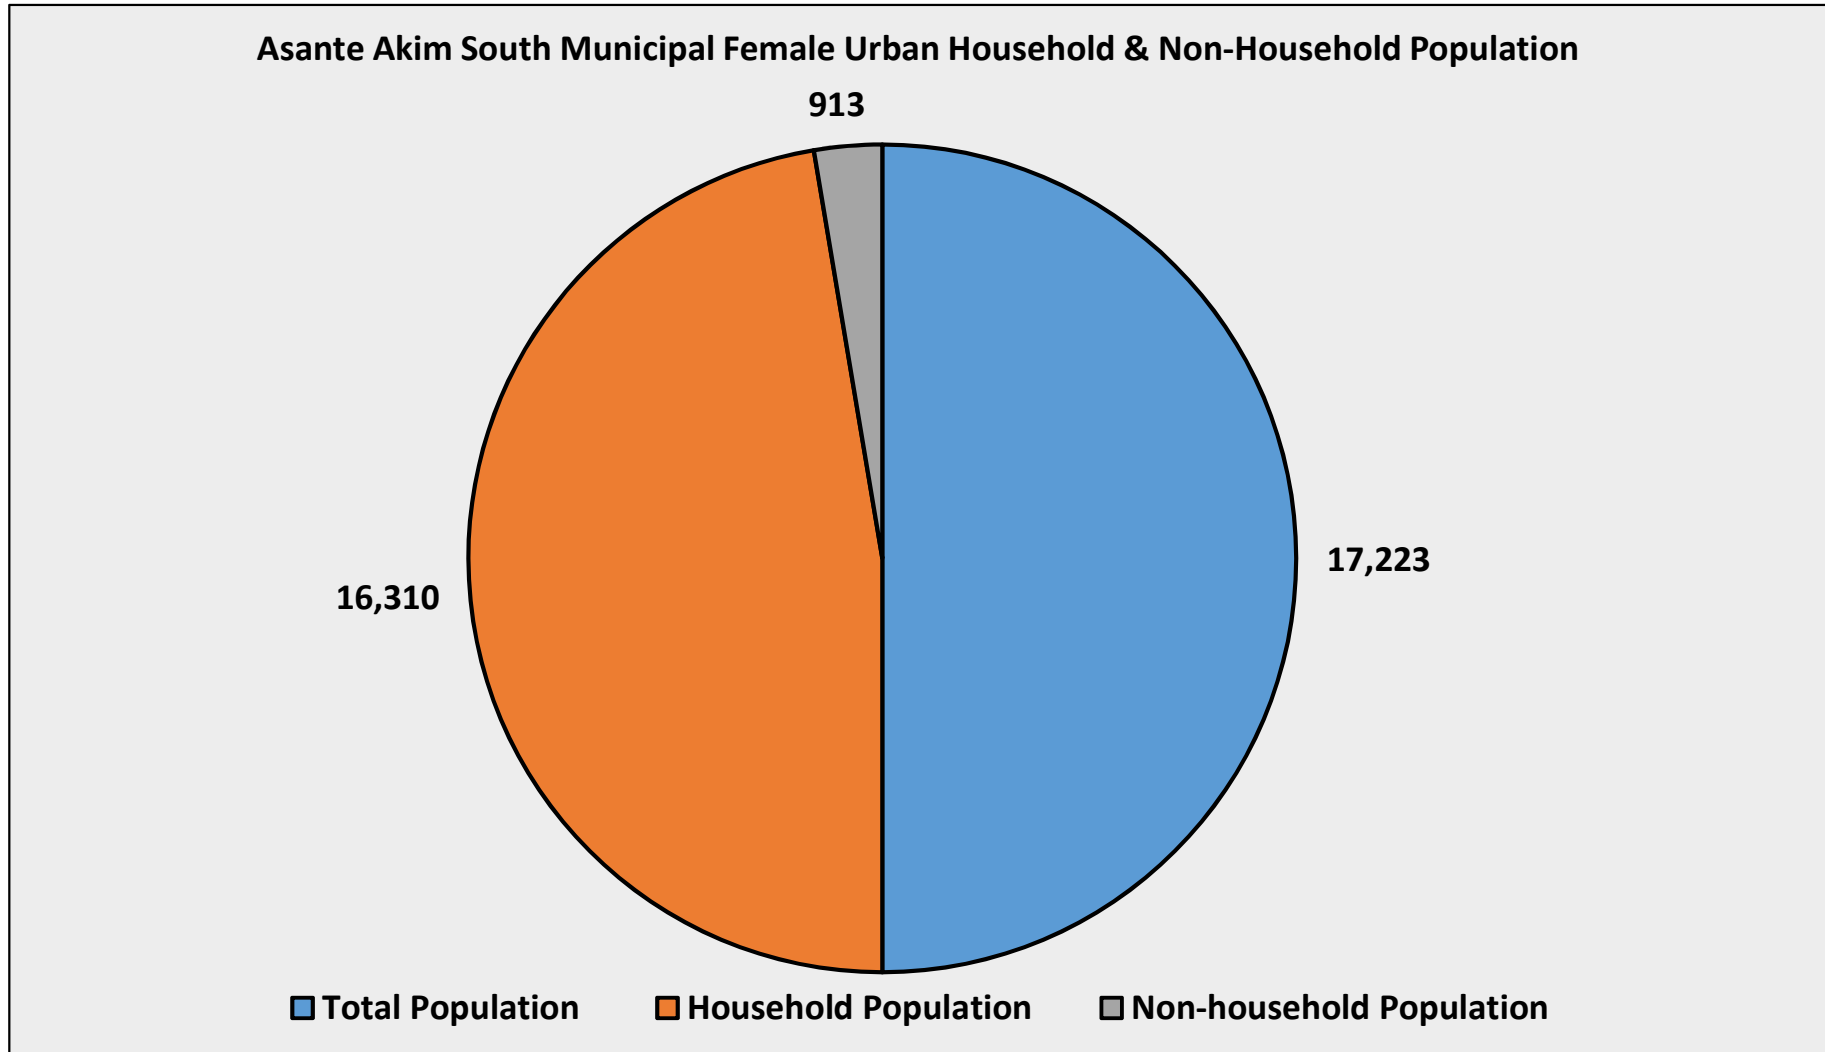

2021 URBAN HOUSEHOLD & NON-HOUSEHOLD FEMALE POPULATION FOR ASANTE AKIM SOUTH MUNICIPAL

Asante Akim South Municipal Female Urban Household & Non-Household Population	Total Population	Household Population	Non-household Population
	17,223	16,310	913