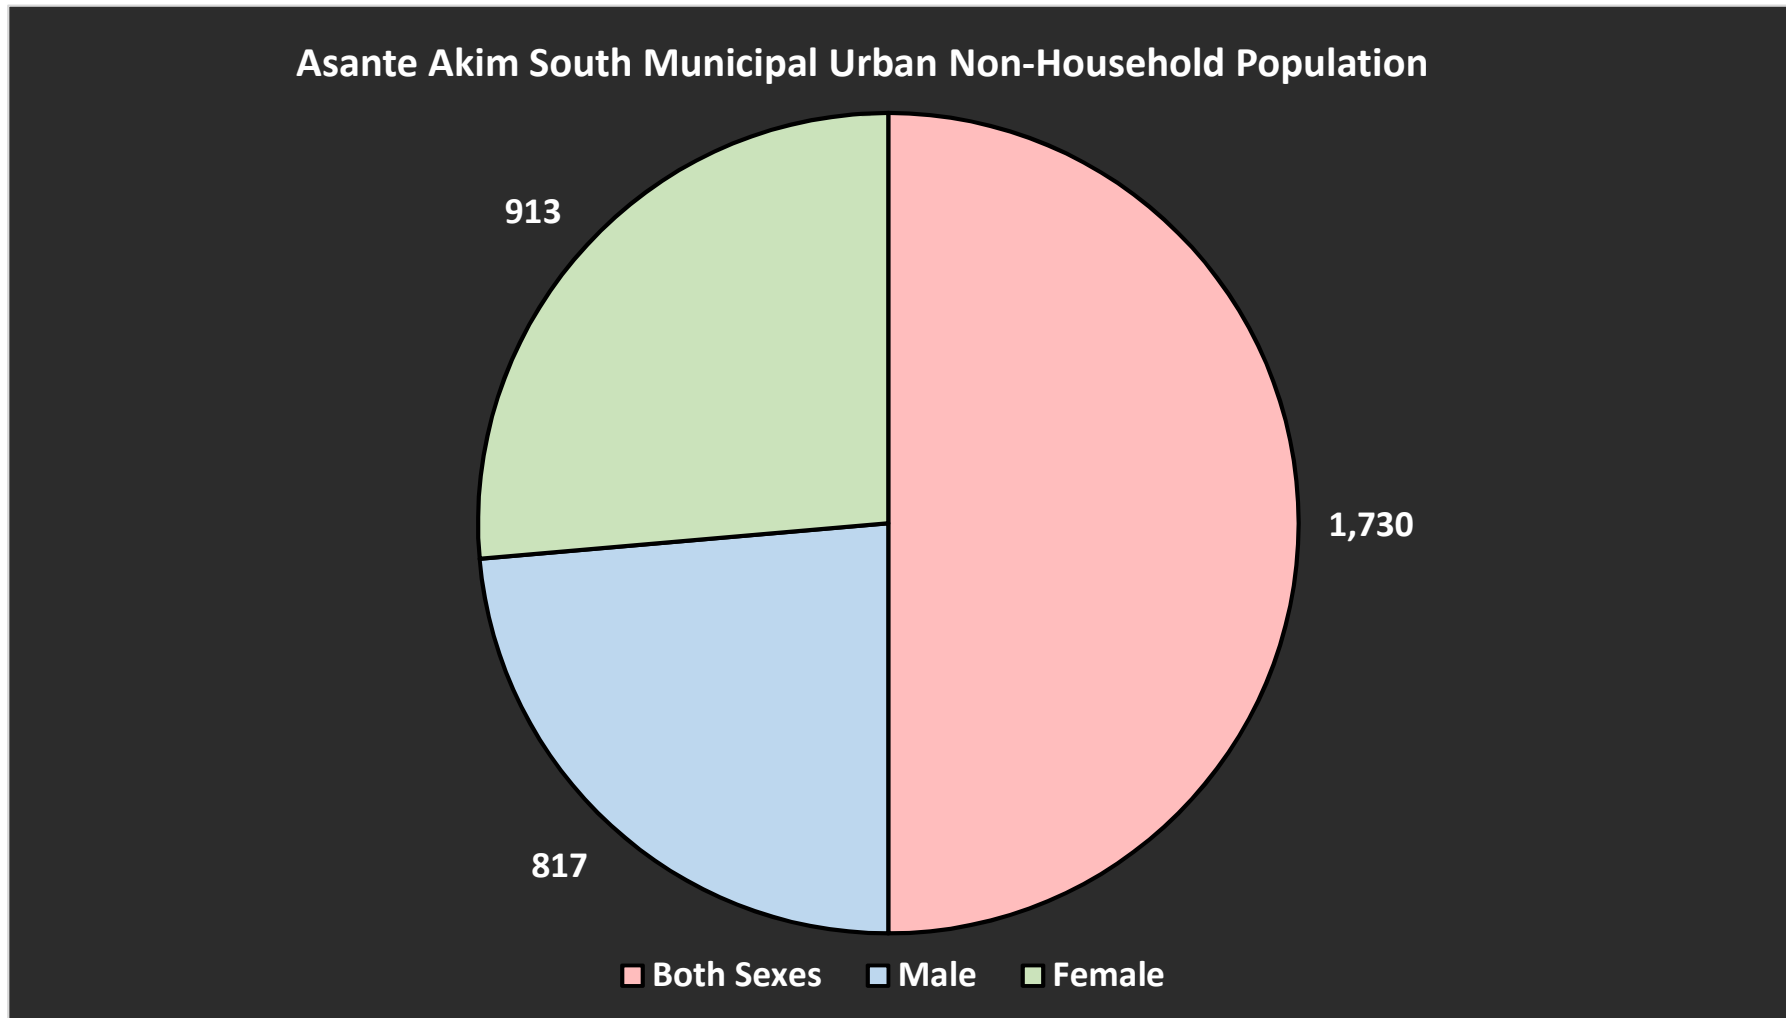

Asante Akim South Municipal Urban Household Population	Both Sexes	Male	Female
	31,806	15,496	16,310

## 2021 RURAL HOUSEHOLD POPULATION FOR ASANTE AKIM SOUTH MUNICIPAL

Asante Akim South Municipal Rural Household Population	Both Sexes	Male	Female
	89,528	45,113	44,415

**2021 NON-HOUSEHOLD POPULATION FOR ASANTE AKIM SOUTH MUNICIPAL**

<b>Asante Akim South Municipal Non-Household Population</b>	<b>Both Sexes</b>	<b>Male</b>	<b>Female</b>
	2,299	1,106	1,193

**2021 URBAN NON-HOUSEHOLD POPULATION FOR ASANTE AKIM SOUTH MUNICIPAL**

Asante Akim South Municipal Urban Non-Household Population	Both Sexes	Male	Female
	1,730	817	913