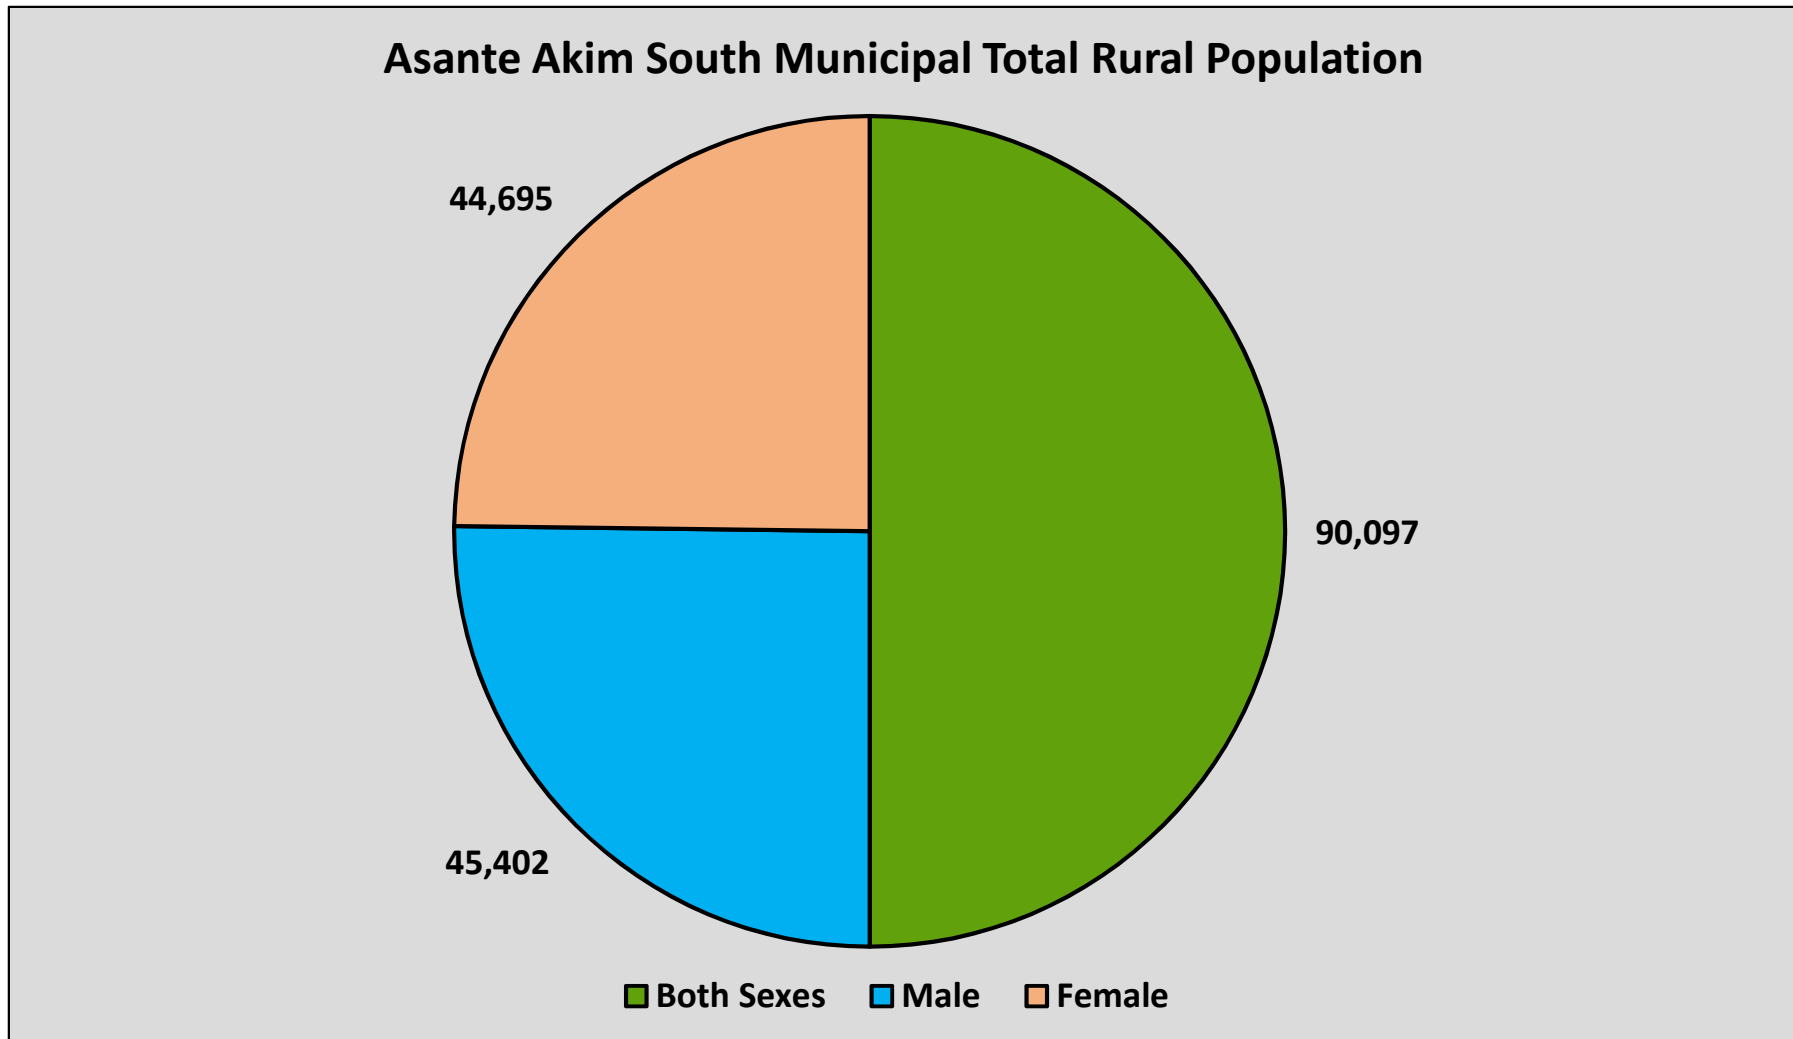

# 2021 POPULATION DATA FOR ASANTE AKIM SOUTH MUNICIPAL

Asante Akim South Municipal Total Population	Both Sexes	Male	Female
	123,633	61,715	61,918

# 2021 URBAN POPULATION FOR ASANTE AKIM SOUTH MUNICIPAL

Asante Akim South Municipal Total Urban Population	Both Sexes	Male	Female
	33,536	16,313	17,223

## 2021 RURAL POPULATION FOR ASANTE AKIM SOUTH MUNICIPAL

Asante Akim South Municipal Total Rural Population	Both Sexes	Male	Female
	90,097	45,402	44,695

# 2021 HOUSEHOLD POPULATION FOR ASANTE AKIM SOUTH MUNICIPAL

<b>Asante Akim South Municipal Household Population</b>	<b>Both Sexes</b>	<b>Male</b>	<b>Female</b>
	121,334	60,609	60,725

**2021 URBAN HOUSEHOLD POPULATION FOR ASANTE AKIM SOUTH MUNICIPAL**