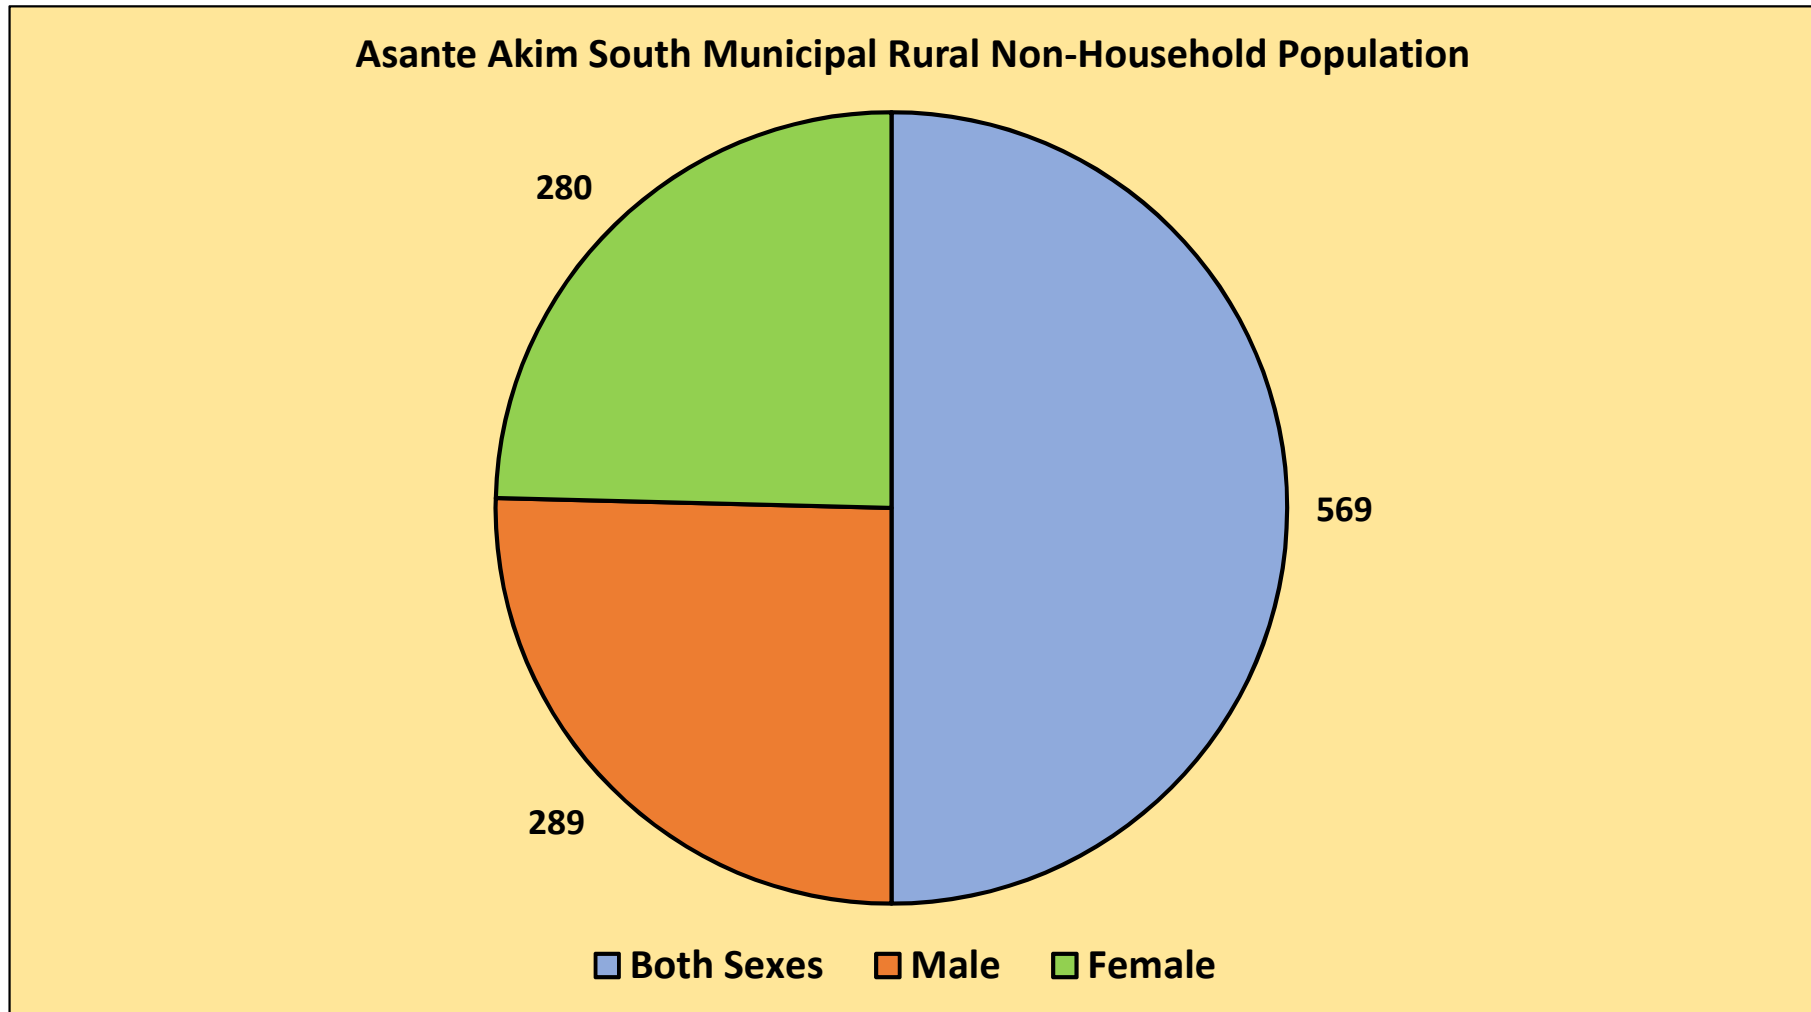

2021 RURAL NON-HOUSEHOLD POPULATION FOR ASANTE AKIM SOUTH MUNICIPAL

Asante Akim South Municipal Rural Non-Household Population	Both Sexes	Male	Female
	569	289	280