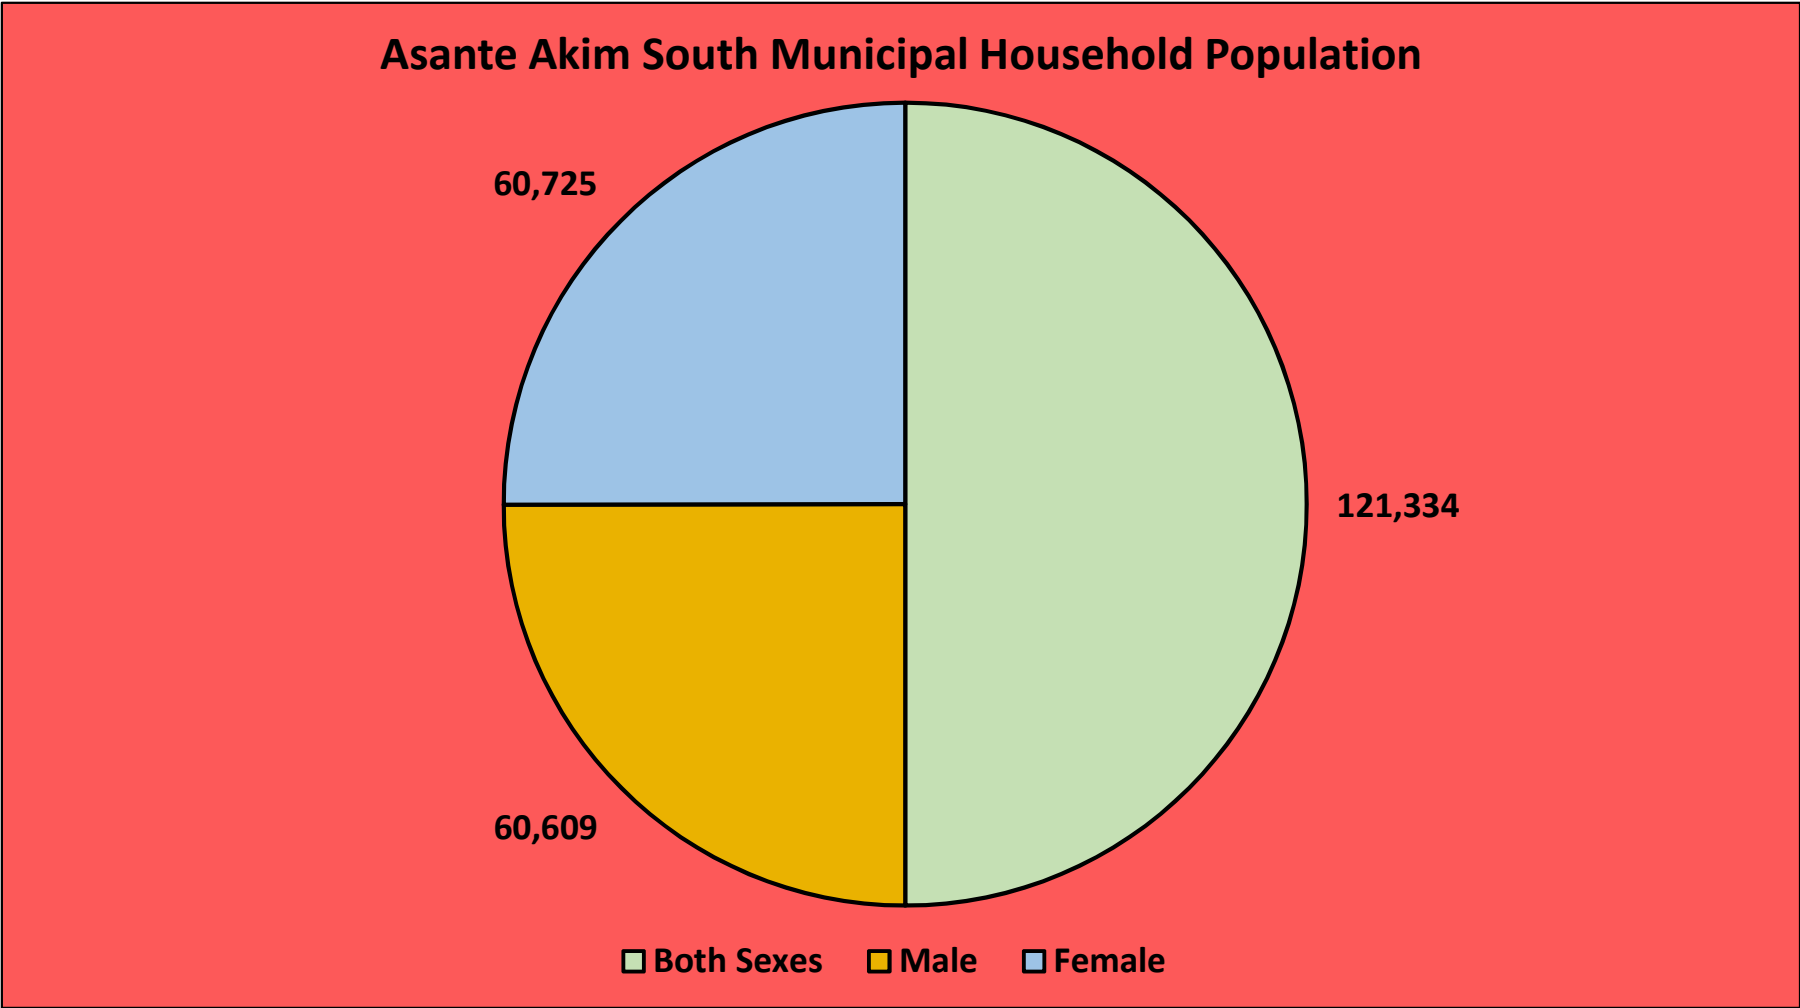

# 2021 POPULATION DATA FOR ASANTE AKIM SOUTH MUNICIPAL

Asante Akim South Municipal Total Population	Both Sexes	Male	Female
	123,633	61,715	61,918

# 2021 URBAN POPULATION FOR ASANTE AKIM SOUTH MUNICIPAL

Asante Akim South Municipal Total Urban Population	Both Sexes	Male	Female
	33,536	16,313	17,223

## 2021 RURAL POPULATION FOR ASANTE AKIM SOUTH MUNICIPAL

Asante Akim South Municipal Total Rural Population	Both Sexes	Male	Female
	90,097	45,402	44,695

# 2021 HOUSEHOLD POPULATION FOR ASANTE AKIM SOUTH MUNICIPAL

<b>Asante Akim South Municipal Household Population</b>	<b>Both Sexes</b>	<b>Male</b>	<b>Female</b>
	121,334	60,609	60,725

**2021 URBAN HOUSEHOLD POPULATION FOR ASANTE AKIM SOUTH MUNICIPAL**