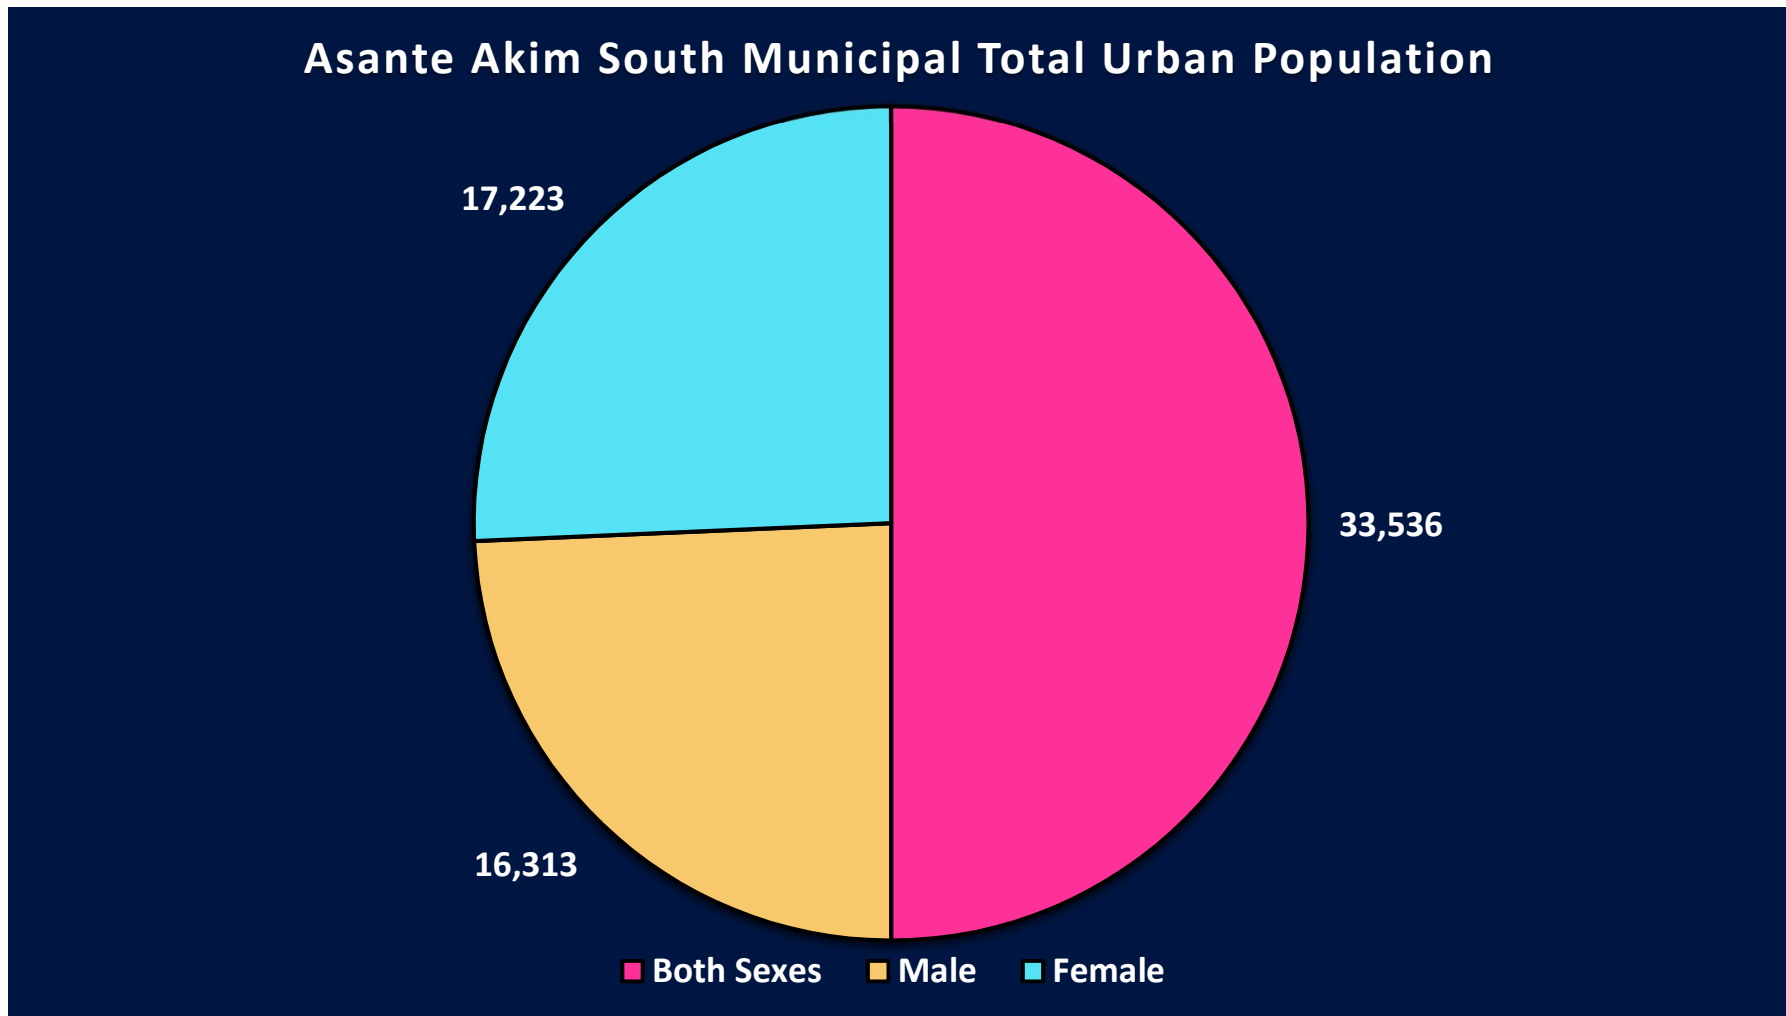

# 2021 POPULATION DATA FOR ASANTE AKIM SOUTH MUNICIPAL

Asante Akim South Municipal Total Population	Both Sexes	Male	Female
	123,633	61,715	61,918

# 2021 URBAN POPULATION FOR ASANTE AKIM SOUTH MUNICIPAL

Asante Akim South Municipal Total Urban Population	Both Sexes	Male	Female
	33,536	16,313	17,223

## 2021 RURAL POPULATION FOR ASANTE AKIM SOUTH MUNICIPAL

Asante Akim South Municipal Total Rural Population	Both Sexes	Male	Female
	90,097	45,402	44,695

# 2021 HOUSEHOLD POPULATION FOR ASANTE AKIM SOUTH MUNICIPAL

<b>Asante Akim South Municipal Household Population</b>	<b>Both Sexes</b>	<b>Male</b>	<b>Female</b>
	121,334	60,609	60,725

**2021 URBAN HOUSEHOLD POPULATION FOR ASANTE AKIM SOUTH MUNICIPAL**