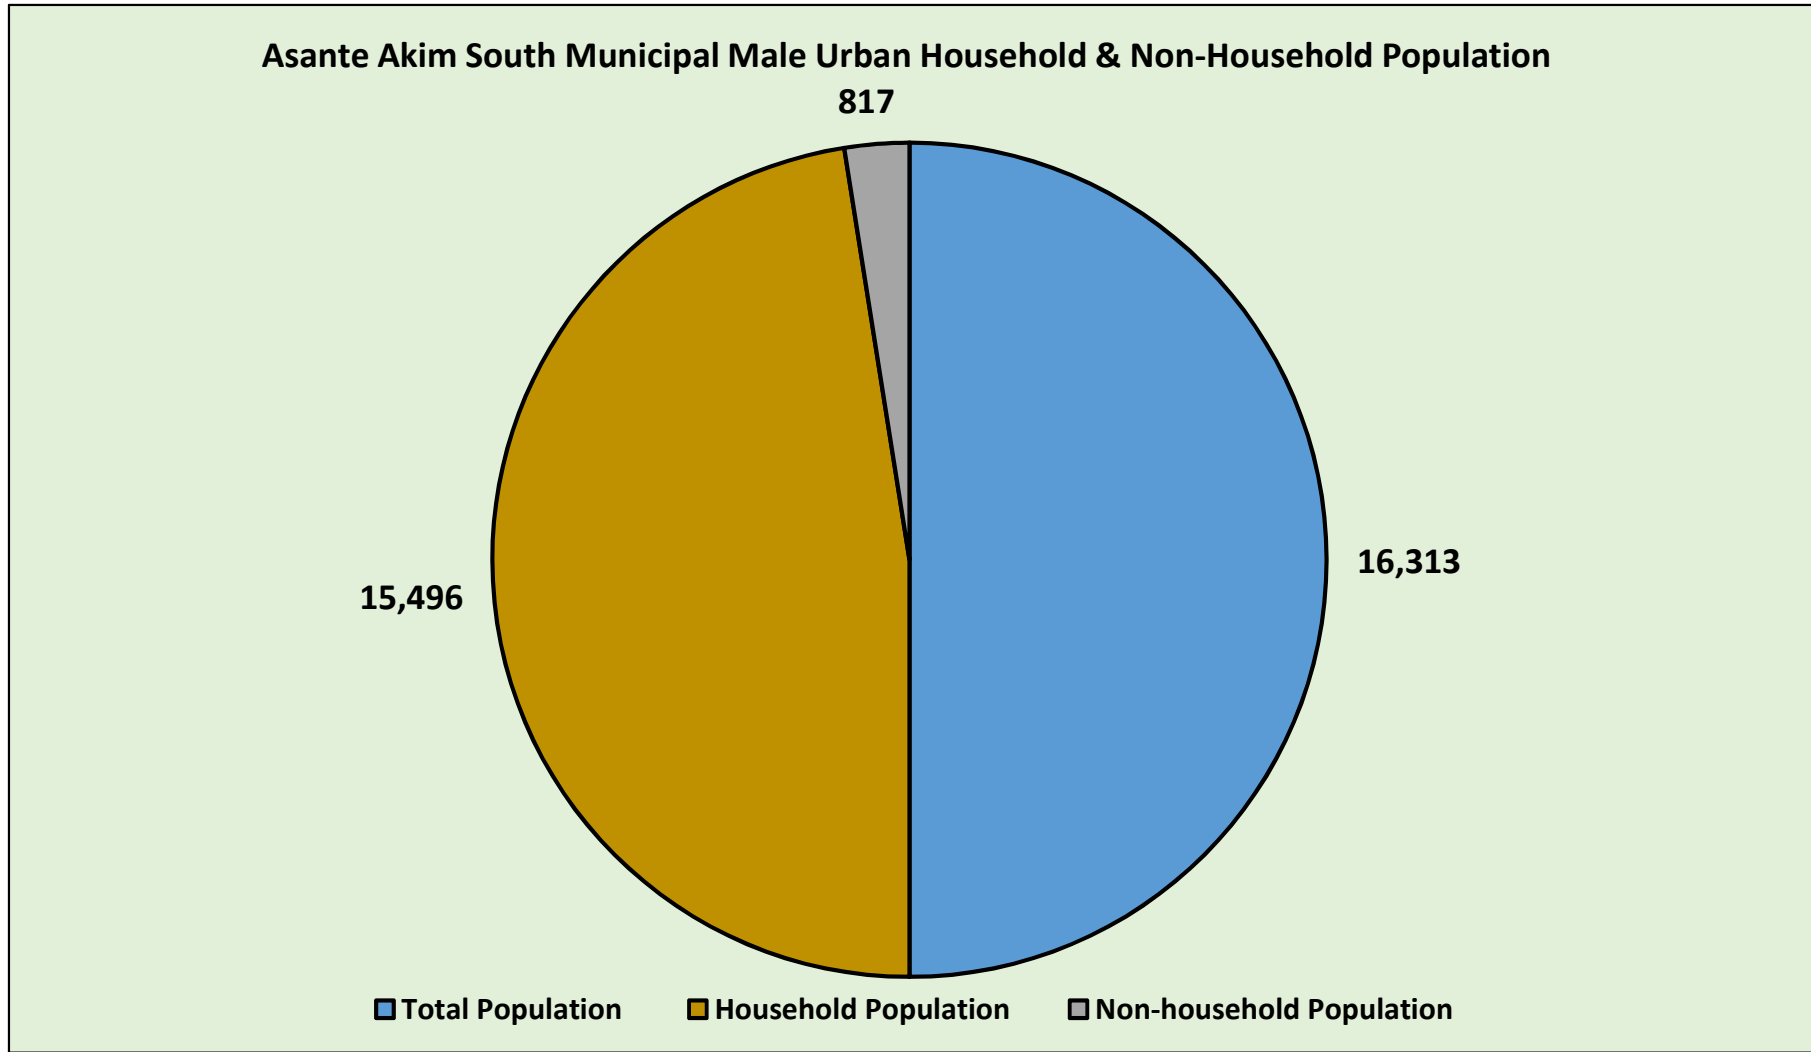

2021 URBAN HOUSEHOLD & NON-HOUSEHOLD MALE POPULATION FOR ASANTE AKIM SOUTH MUNICIPAL

Asante Akim South Municipal Male Urban Household & Non-Household Population	Total Population	Household Population	Non-household Population
	16,313	15,496	817