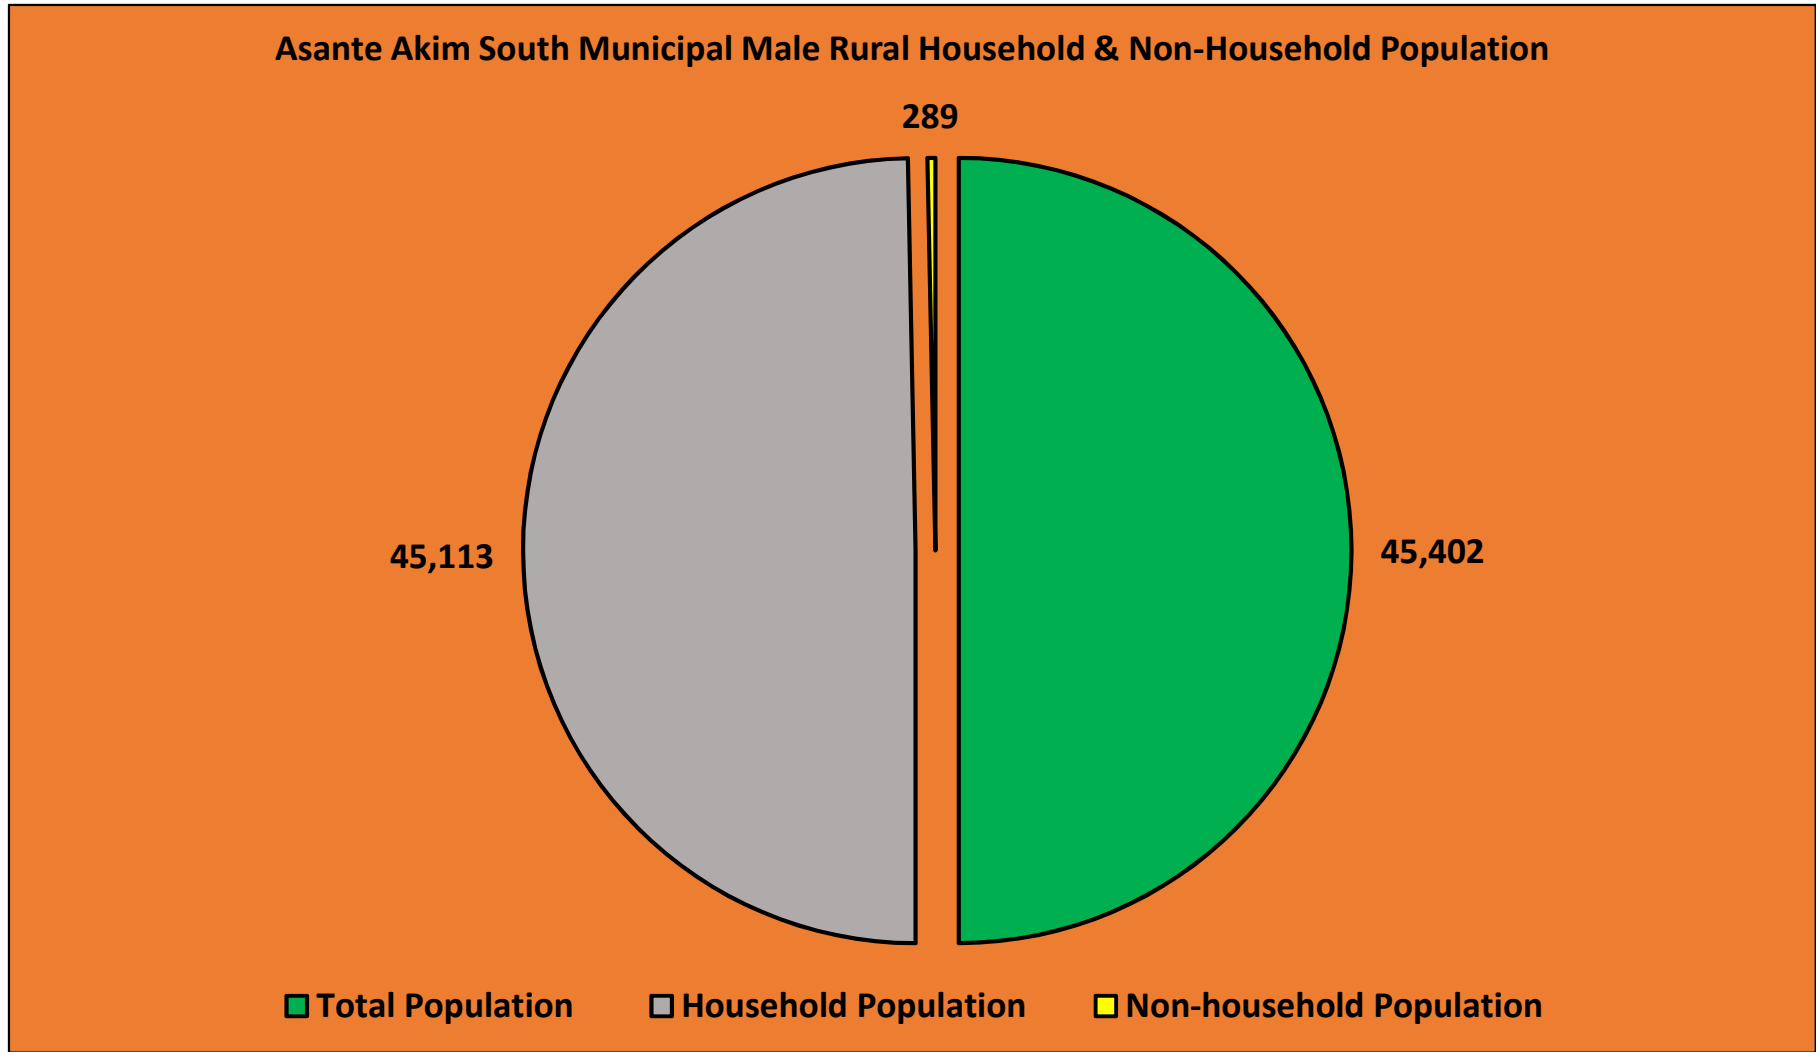

2021 RURAL HOUSEHOLD AND NON-HOUSEHOLD MALE POPULATION FOR ASANTE AKIM SOUTH MUNICIPAL

Asante Akim South Municipal Male Rural Household & Non-Household Population	Total Population	Household Population	Non-household Population
	45,402	45,113	289