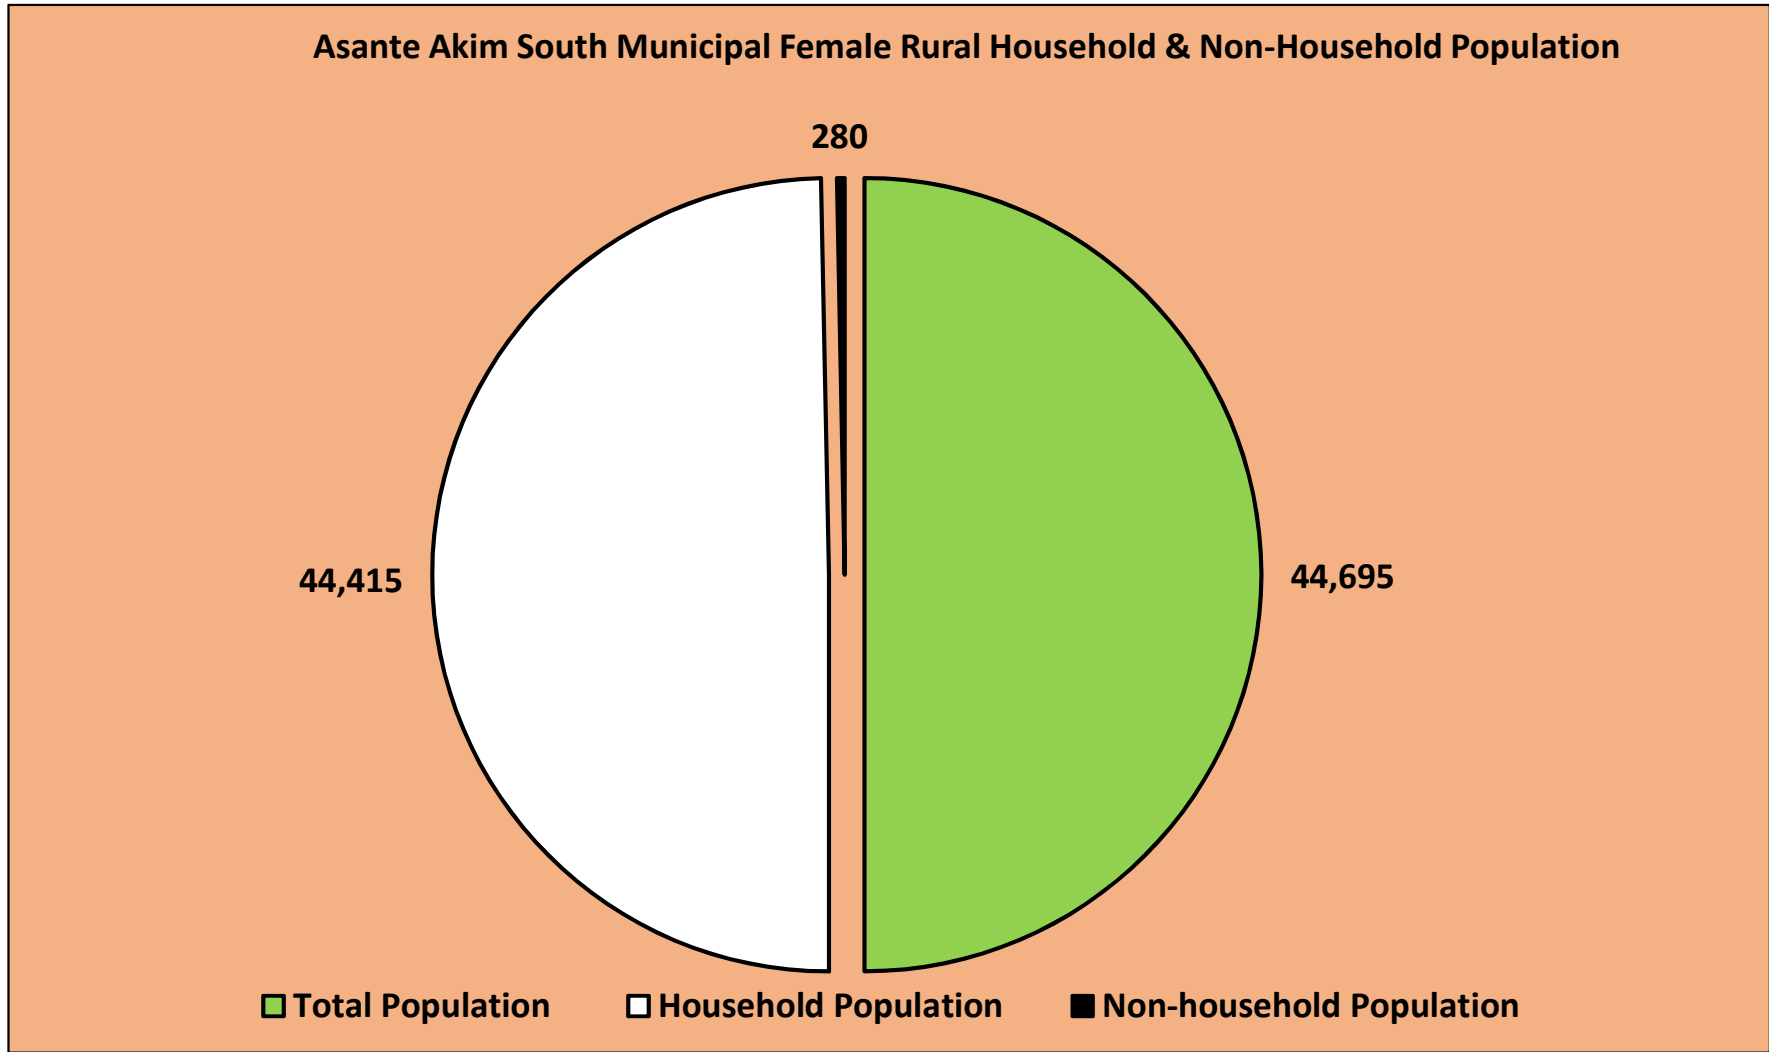

Asante Akim South Municipal Male Urban Household & Non-Household Population	Total Population	Household Population	Non-household Population
	16,313	15,496	817

**2021 URBAN HOUSEHOLD & NON-HOUSEHOLD FEMALE POPULATION FOR ASANTE AKIM SOUTH MUNICIPAL**

Asante Akim South Municipal Female Urban Household & Non-Household Population	Total Population	Household Population	Non-household Population
	17,223	16,310	913

**2021 RURAL HOUSEHOLD AND NON-HOUSEHOLD POPULATION FOR ASANTE AKIM SOUTH MUNICIPAL**

Asante Akim South Municipal Rural Household & Non-Household Population	Total Population	Household Population	Non-household Population
	90,097	89,528	569

2021 RURAL HOUSEHOLD AND NON-HOUSEHOLD MALE POPULATION FOR ASANTE AKIM SOUTH MUNICIPAL

Asante Akim South Municipal Male Rural Household & Non-Household Population	Total Population	Household Population	Non-household Population
	45,402	45,113	289

**2021 RURAL HOUSEHOLD & NON-HOUSEHOLD FEMALE POPULATION FOR ASANTE AKIM SOUTH MUNICIPAL**