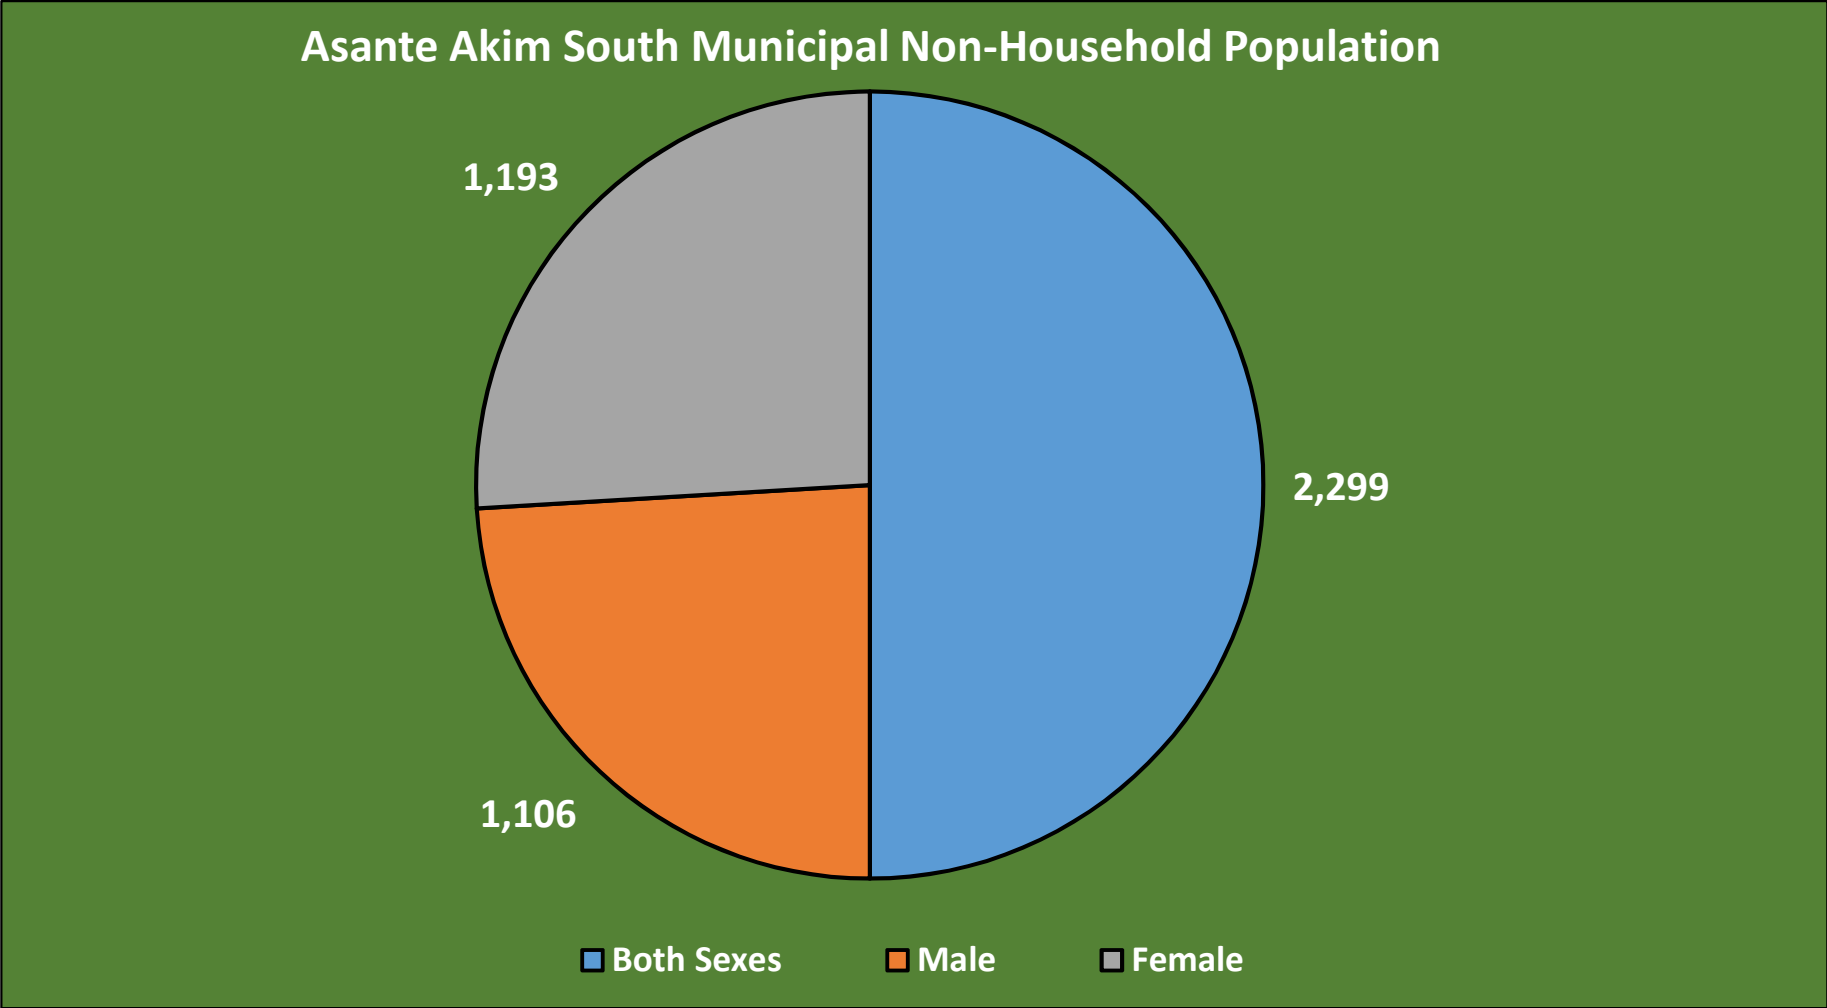

2021 NON-HOUSEHOLD POPULATION FOR ASANTE AKIM SOUTH MUNICIPAL

Asante Akim South Municipal Non-Household Population	Both Sexes	Male	Female
	2,299	1,106	1,193