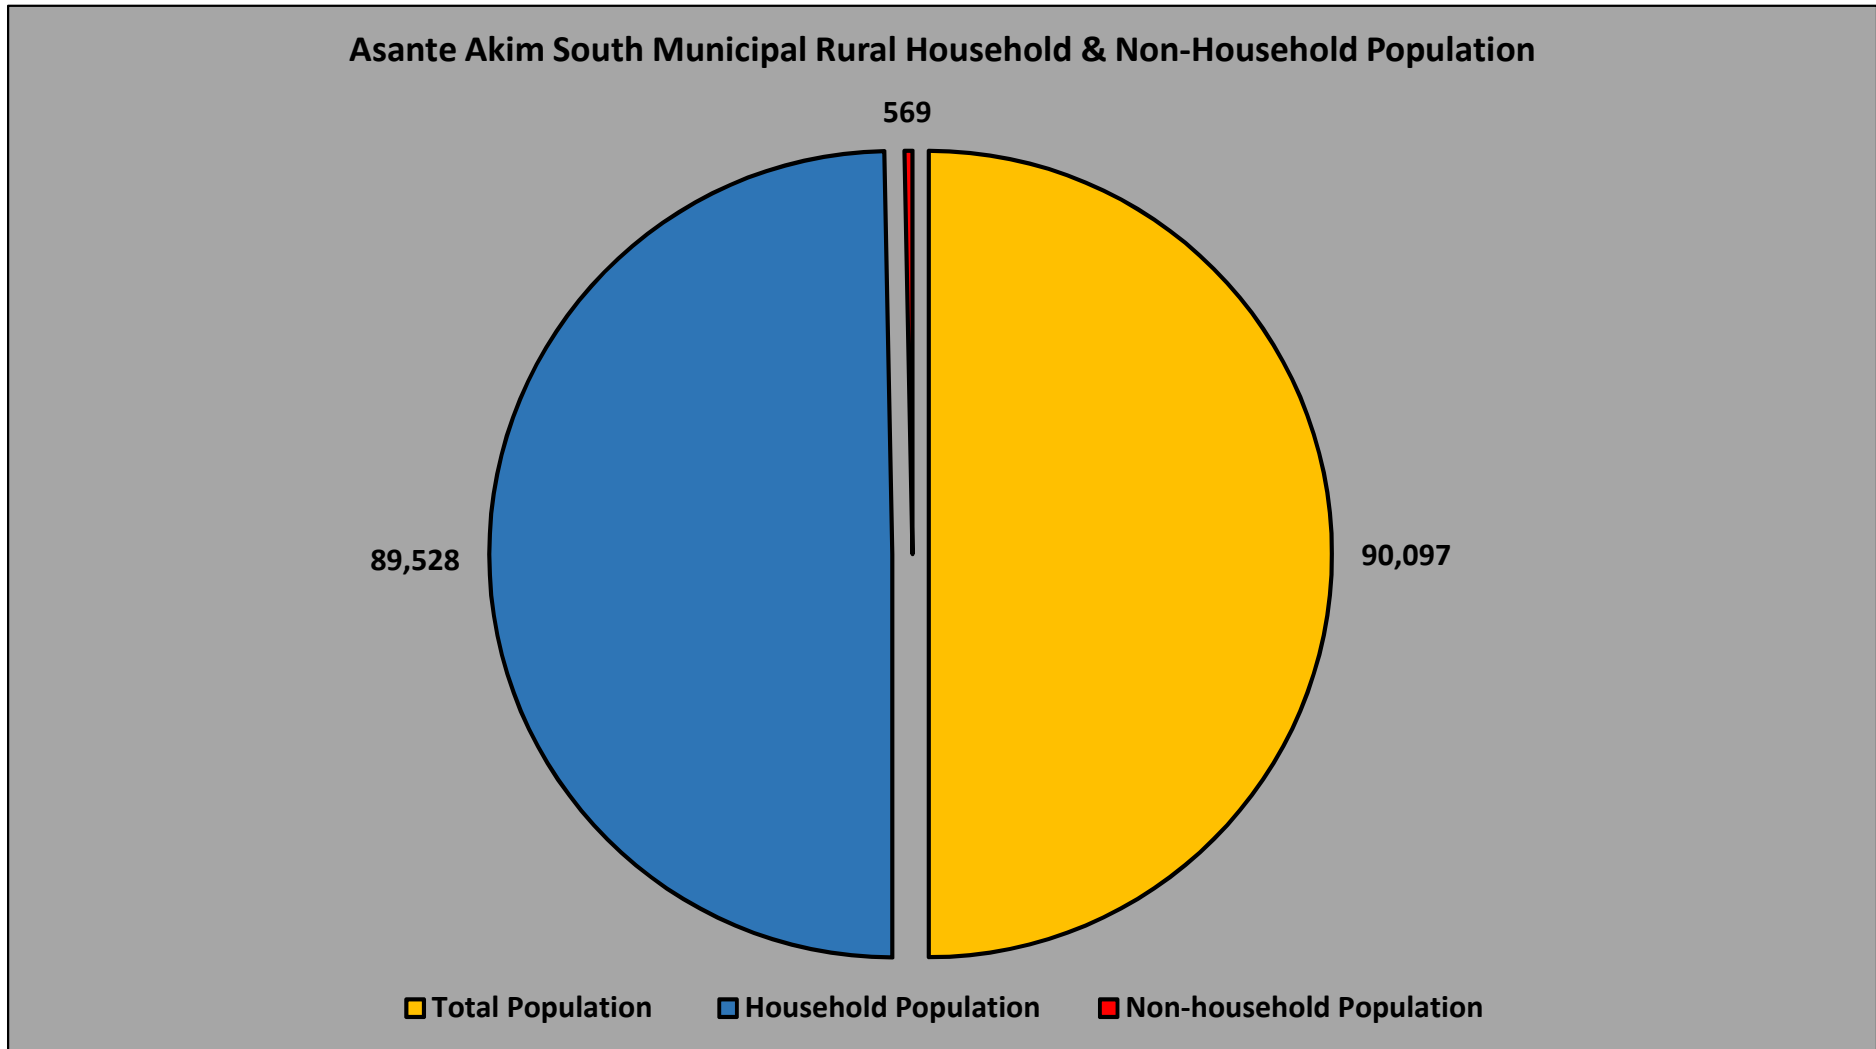

2021 RURAL HOUSEHOLD AND NON-HOUSEHOLD POPULATION FOR ASANTE AKIM SOUTH MUNICIPAL

Asante Akim South Municipal Rural Household & Non-Household Population	Total Population	Household Population	Non-household Population
	90,097	89,528	569