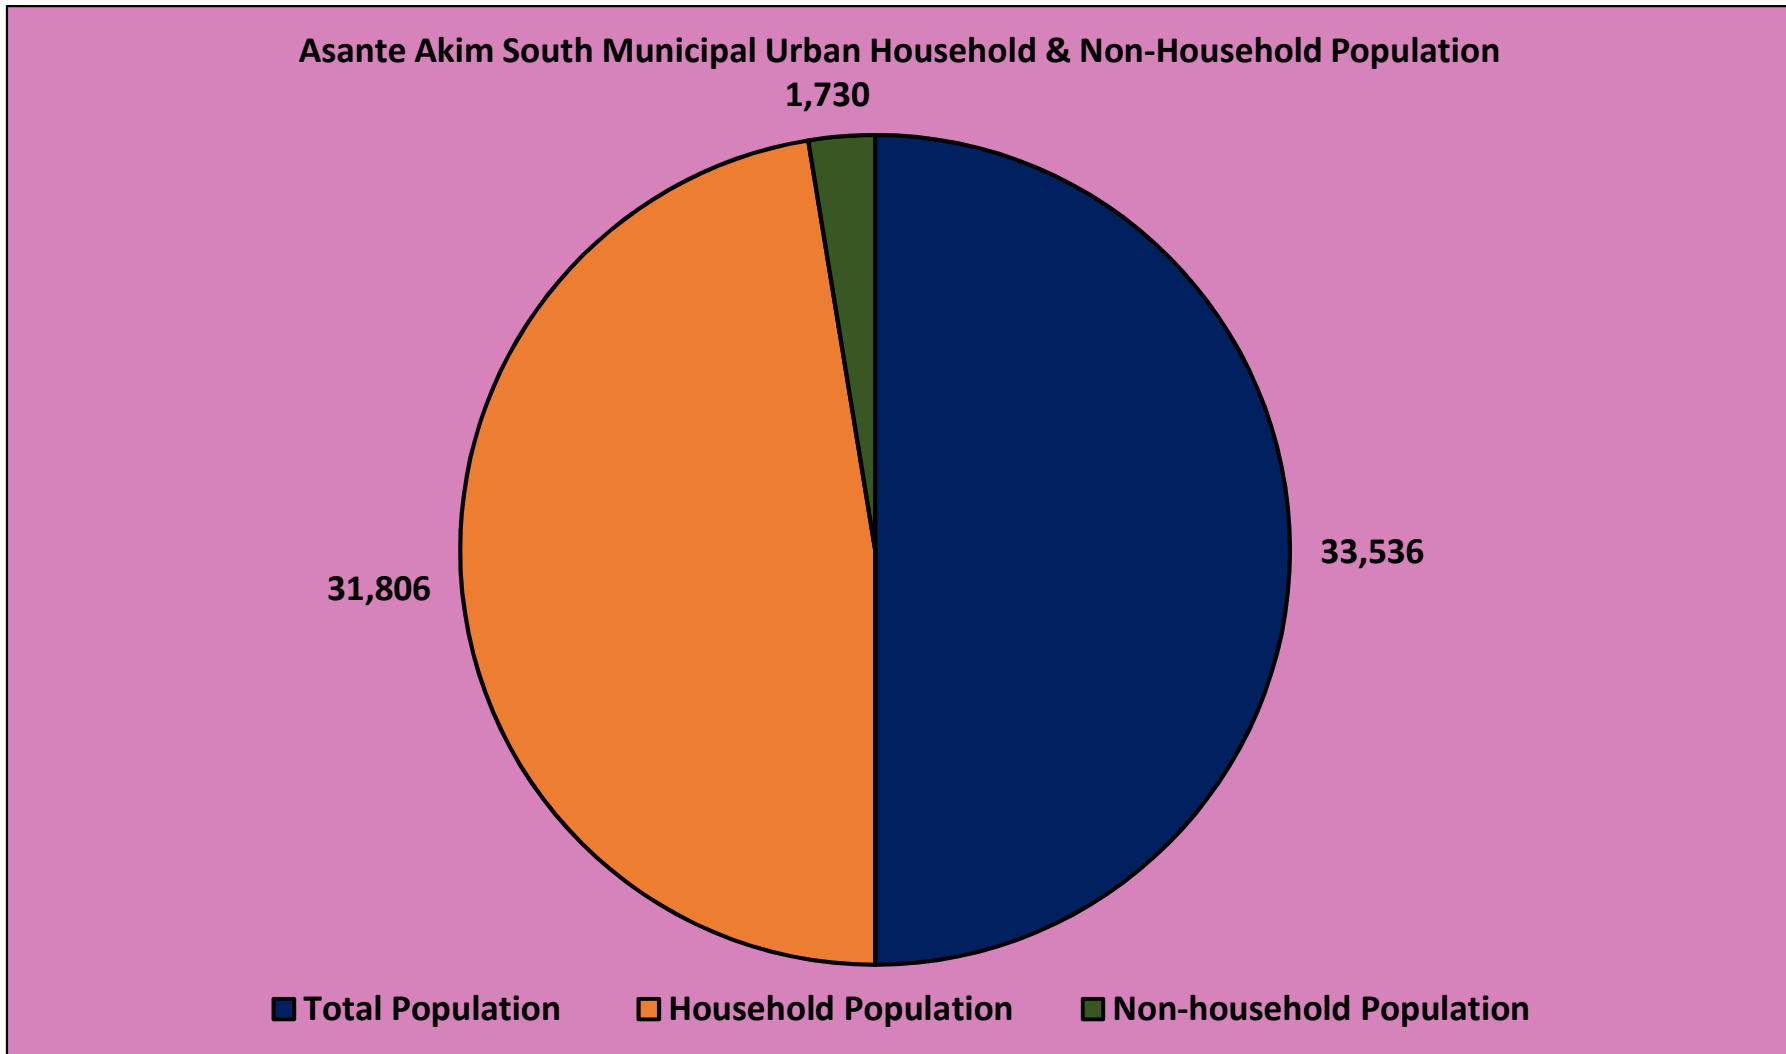

<b>Asante Akim South Municipal Non-Household Population</b>	<b>Both Sexes</b>	<b>Male</b>	<b>Female</b>
	2,299	1,106	1,193

**2021 URBAN NON-HOUSEHOLD POPULATION FOR ASANTE AKIM SOUTH MUNICIPAL**

Asante Akim South Municipal Urban Non-Household Population	Both Sexes	Male	Female
	1,730	817	913

**2021 RURAL NON-HOUSEHOLD POPULATION FOR ASANTE AKIM SOUTH MUNICIPAL**

Asante Akim South Municipal Rural Non-Household Population	Both Sexes	Male	Female
	569	289	280

**2021 HOUSEHOLD AND NON-HOUSEHOLD POPULATION FOR ASANTE AKIM SOUTH MUNICIPAL**

<b>Asante Akim South Municipal Household &amp; Non-Household Population</b>	<b>Total Population</b>	<b>Household Population</b>	<b>Non-household Population</b>
	123,633	121,334	2,299

**2021 URBAN HOUSEHOLD AND NON-HOUSEHOLD POPULATION FOR ASANTE AKIM SOUTH MUNICIPAL**