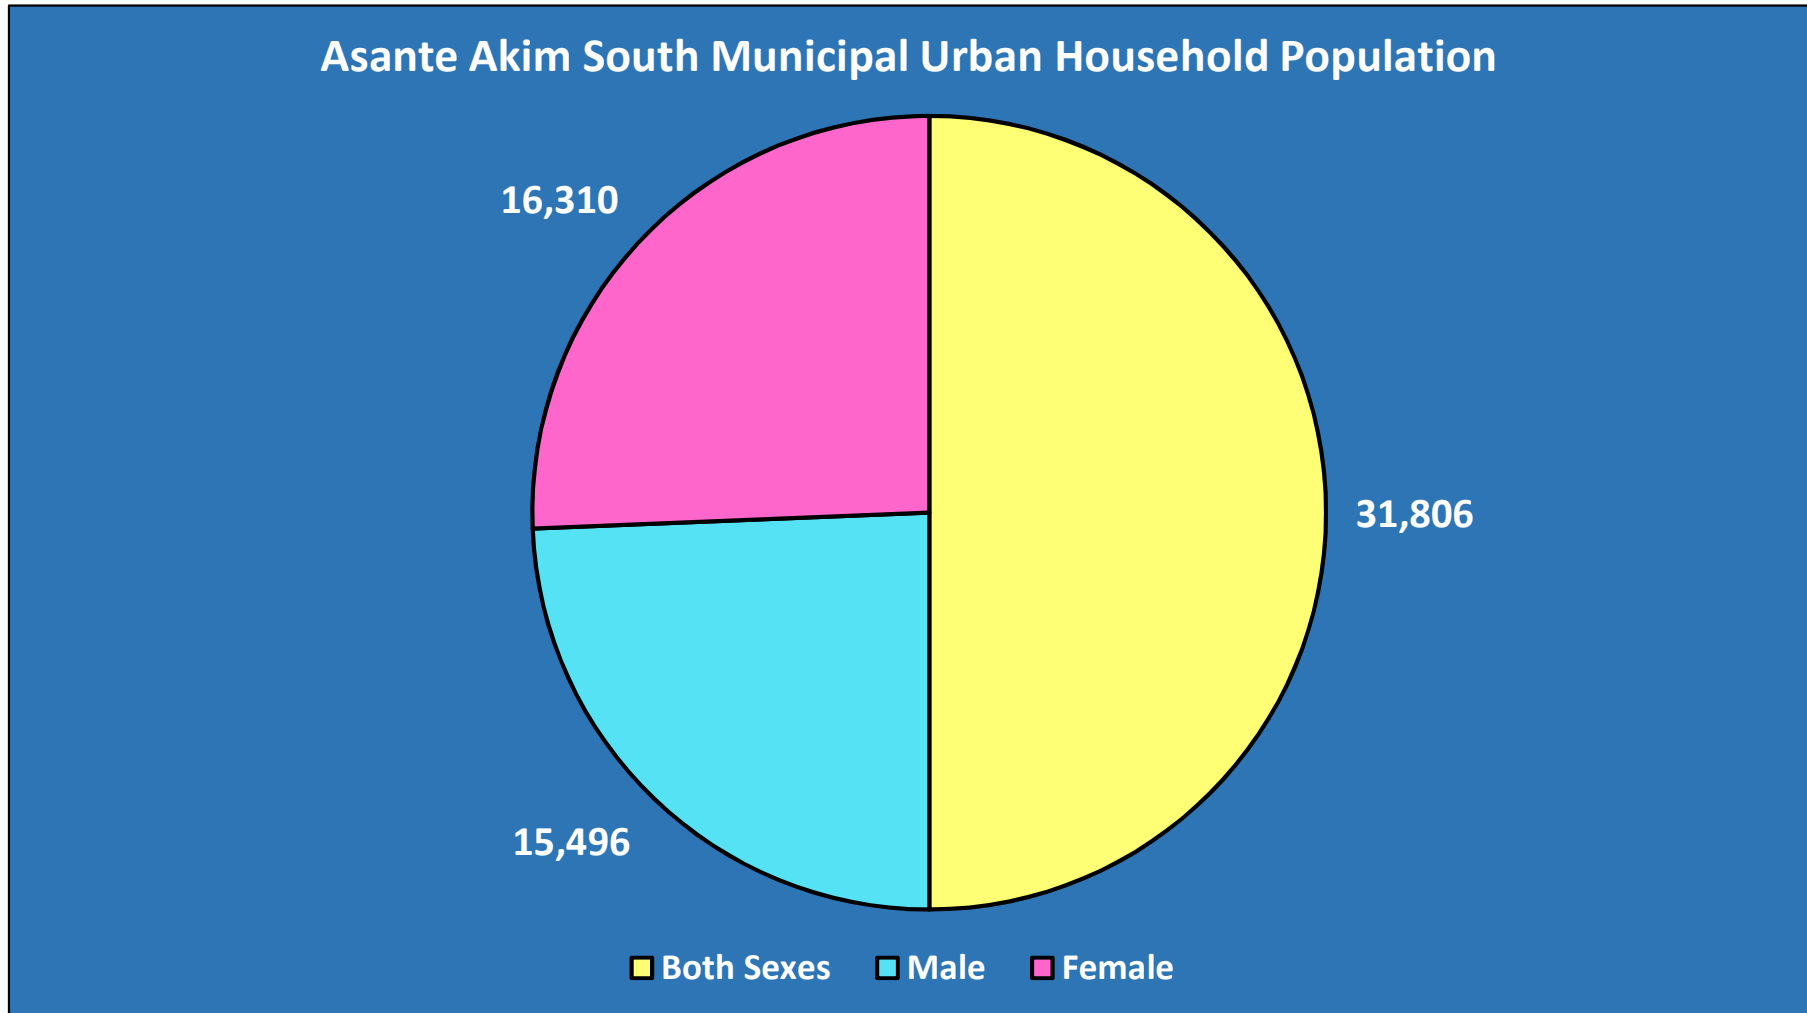

# 2021 POPULATION DATA FOR ASANTE AKIM SOUTH MUNICIPAL

Asante Akim South Municipal Total Population	Both Sexes	Male	Female
	123,633	61,715	61,918

# 2021 URBAN POPULATION FOR ASANTE AKIM SOUTH MUNICIPAL

Asante Akim South Municipal Total Urban Population	Both Sexes	Male	Female
	33,536	16,313	17,223

## 2021 RURAL POPULATION FOR ASANTE AKIM SOUTH MUNICIPAL

Asante Akim South Municipal Total Rural Population	Both Sexes	Male	Female
	90,097	45,402	44,695

# 2021 HOUSEHOLD POPULATION FOR ASANTE AKIM SOUTH MUNICIPAL

<b>Asante Akim South Municipal Household Population</b>	<b>Both Sexes</b>	<b>Male</b>	<b>Female</b>
	121,334	60,609	60,725

**2021 URBAN HOUSEHOLD POPULATION FOR ASANTE AKIM SOUTH MUNICIPAL**