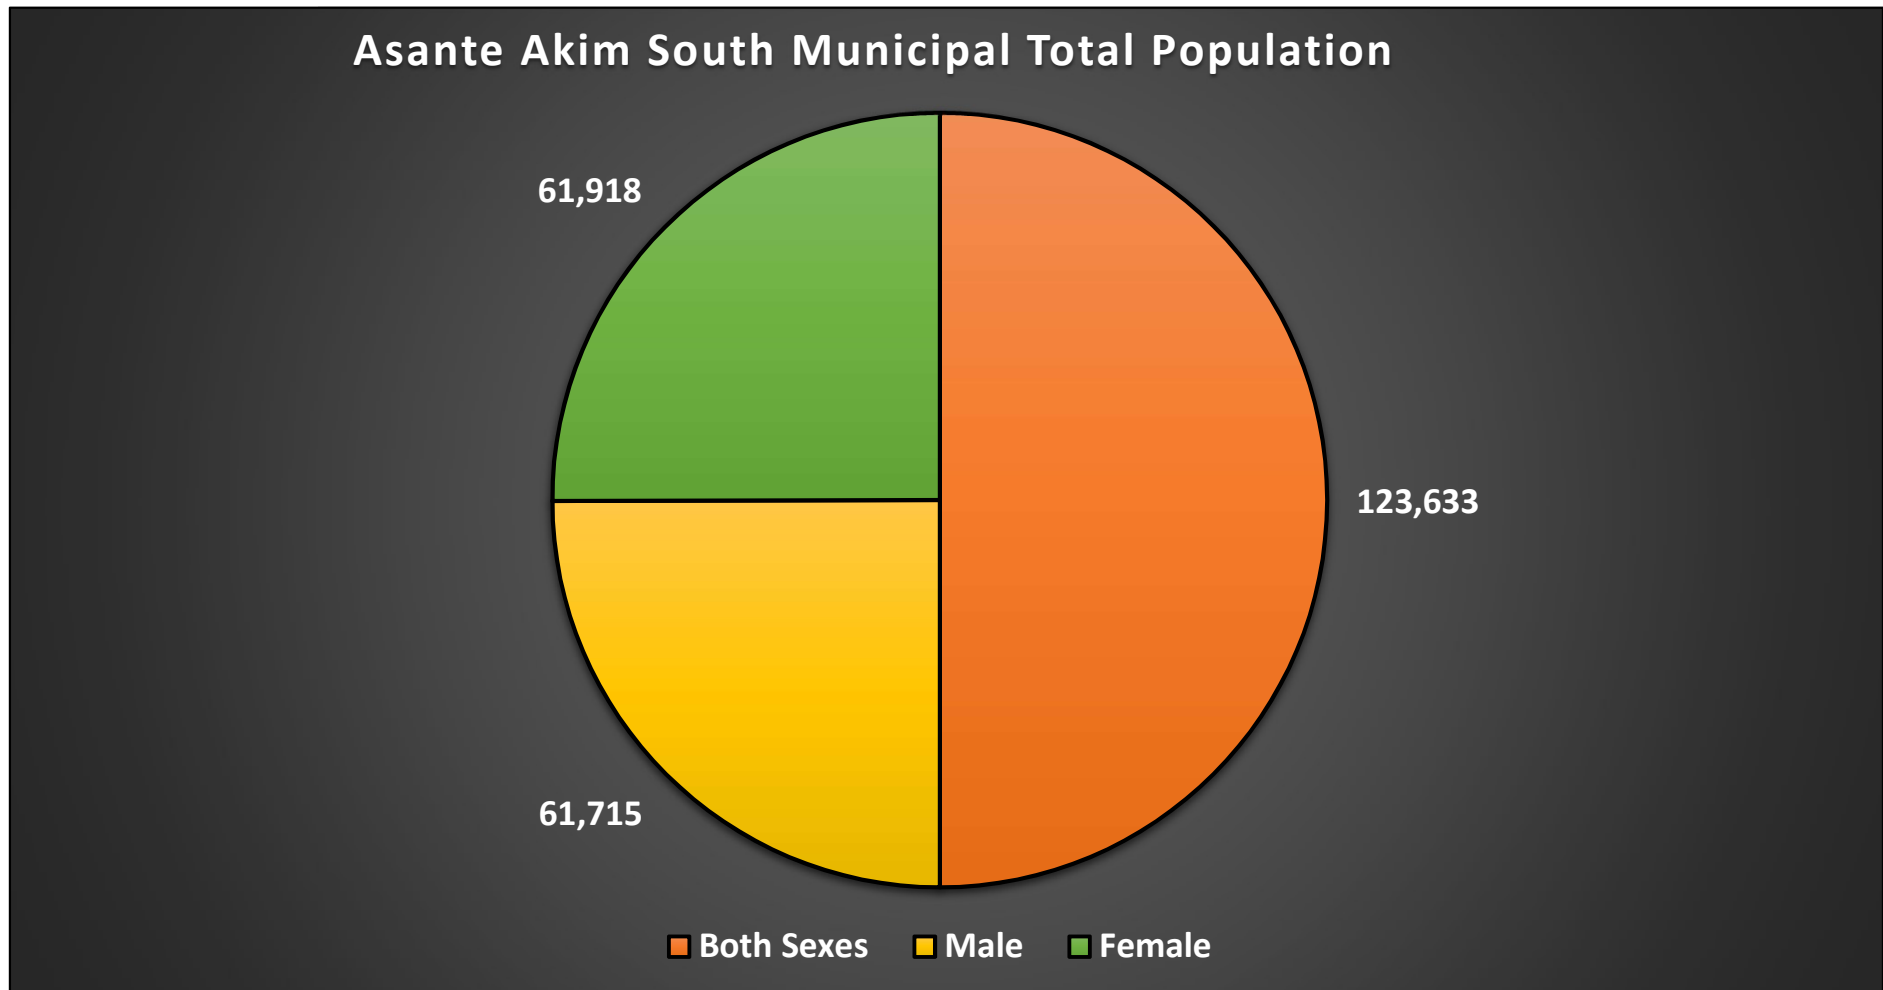

# 2021 POPULATION DATA FOR ASANTE AKIM SOUTH MUNICIPAL

Asante Akim South Municipal Total Population	Both Sexes	Male	Female
	123,633	61,715	61,918

# 2021 URBAN POPULATION FOR ASANTE AKIM SOUTH MUNICIPAL

Asante Akim South Municipal Total Urban Population	Both Sexes	Male	Female
	33,536	16,313	17,223

## 2021 RURAL POPULATION FOR ASANTE AKIM SOUTH MUNICIPAL

Asante Akim South Municipal Total Rural Population	Both Sexes	Male	Female
	90,097	45,402	44,695

# 2021 HOUSEHOLD POPULATION FOR ASANTE AKIM SOUTH MUNICIPAL

<b>Asante Akim South Municipal Household Population</b>	<b>Both Sexes</b>	<b>Male</b>	<b>Female</b>
	121,334	60,609	60,725

**2021 URBAN HOUSEHOLD POPULATION FOR ASANTE AKIM SOUTH MUNICIPAL**