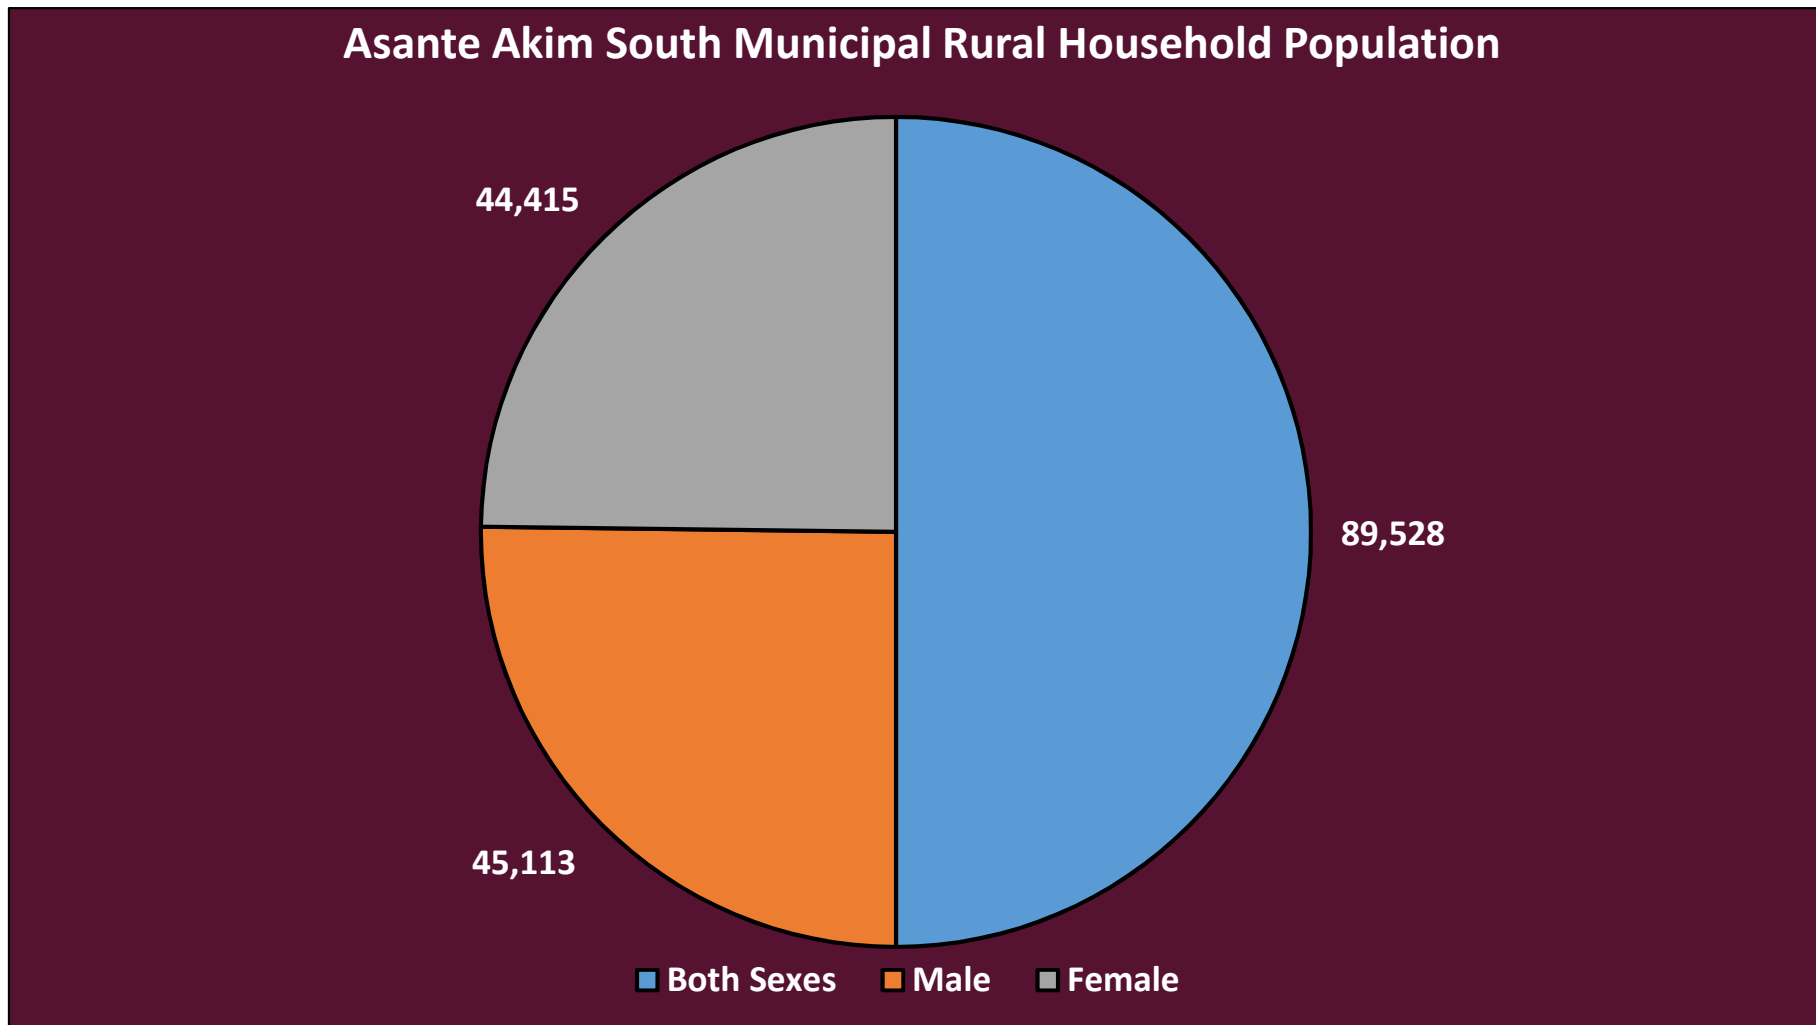

2021 RURAL HOUSEHOLD POPULATION FOR ASANTE AKIM SOUTH MUNICIPAL

Asante Akim South Municipal Rural Household Population	Both Sexes	Male	Female
	89,528	45,113	44,415